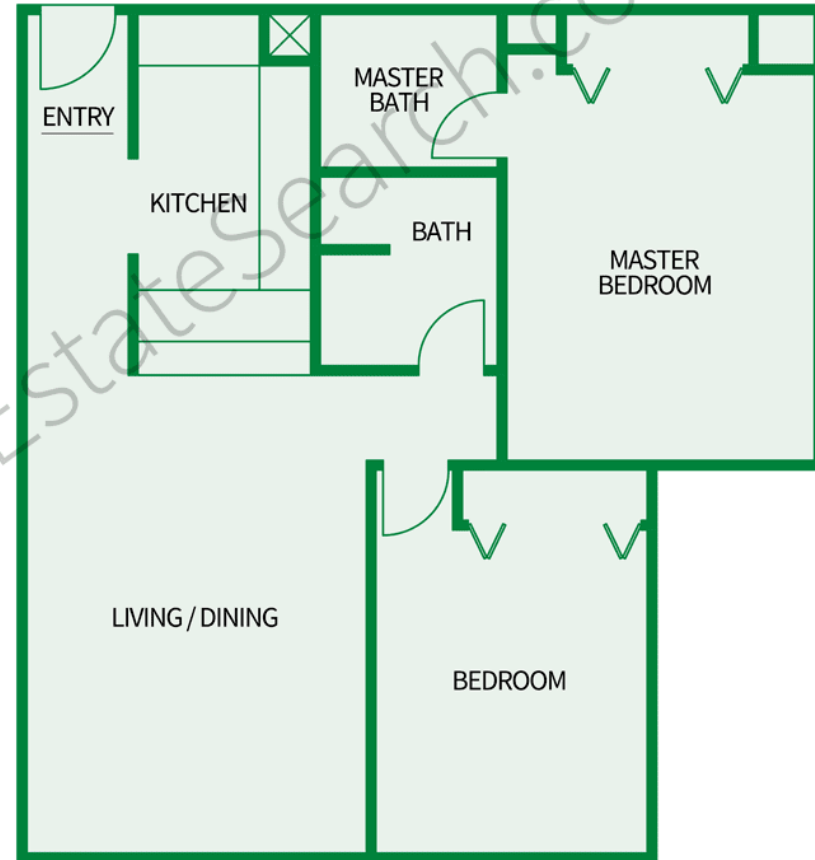

HARBOR LIGHTS

Central Maui Location • 352 Units • Built 1974

1 BEDROOM / 1 BATH

2 BEDROOM / 2 BATH