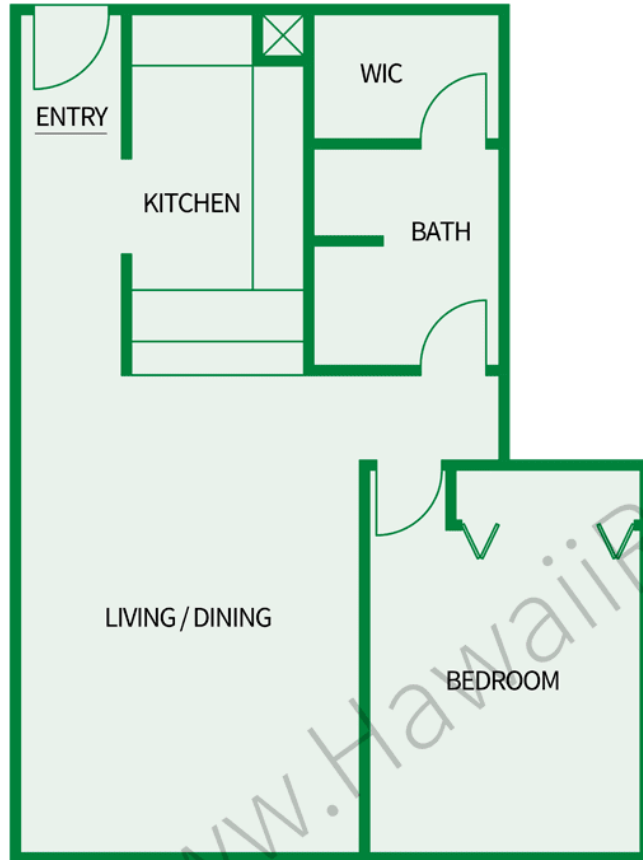

HARBOR LIGHTS

Central Maui Location • 352 Units • Built 1974

1 BEDROOM / 1 BATH

2 BEDROOM / 2 BATH